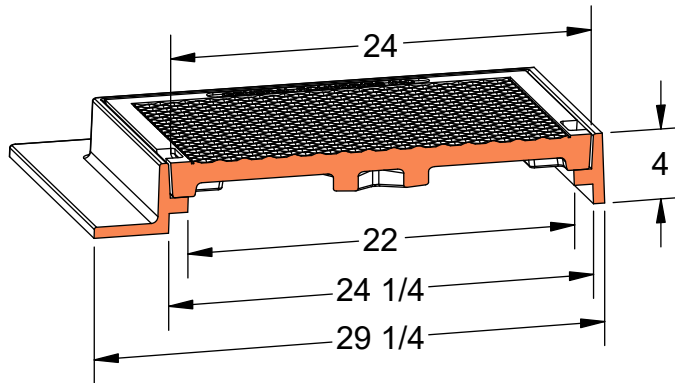

PRODUCT #22443

New England 4" 3 Flange Frame & Cover

Available Markings

- Communication
- Electric
- Plain
- Signal

Heavy Duty

AASHTO M306

ASTM A48

Gray Iron Class 35B

Grates Available

Risers Available