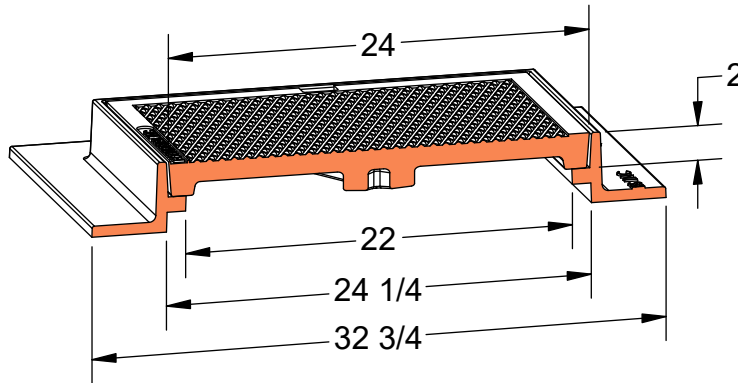

PRODUCT #22443

New England 4" 3 Flange Frame & Cover

Available Markings

- Communication
- Electric
- Plain
- Signal

Heavy Duty

AASHTO M306

ASTM A48

Gray Iron Class 35B

Grates Available

Risers Available