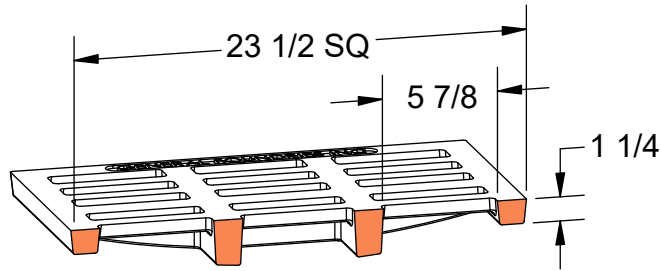

PRODUCT #22432-SLT
24" x 24" Frame & Grate

Flow Area
~200 in²

Heavy Duty

AASHTO M306

ASTM A48

Gray Iron Class 35B

Reversible