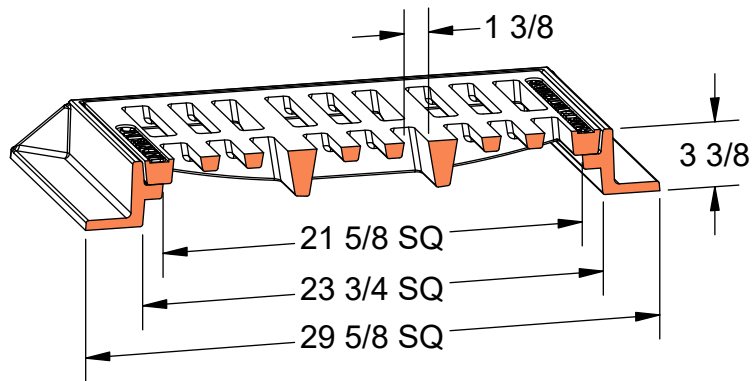

PRODUCT #22432-SLT
24" x 24" Frame & Grate

Flow Area
~200 in²

Heavy Duty

AASHTO M306

ASTM A48

Gray Iron Class 35B

Reversible