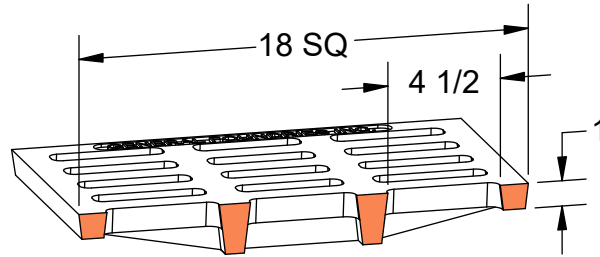

PRODUCT #21832-SLT
18" x 18" Frame & Grate

Flow Area
~105 in²

Heavy Duty

AASHTO M306

ASTM A48

Gray Iron Class 35B

Reversible

Solid Cover Available