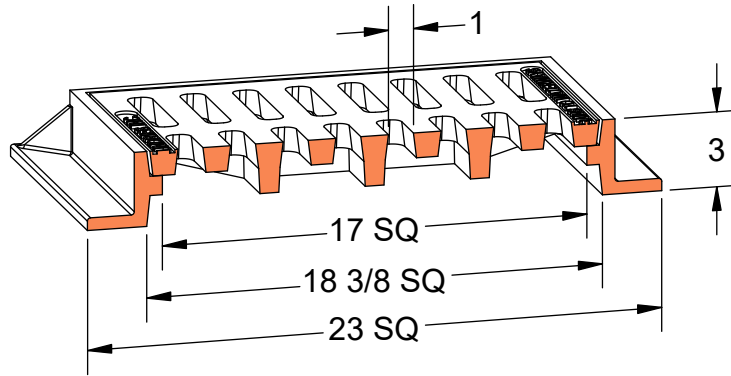

PRODUCT #21832-SLT
18" x 18" Frame & Grate

Flow Area
~105 in²

Heavy Duty

AASHTO M306

ASTM A48

Gray Iron Class 35B

Reversible

Solid Cover Available