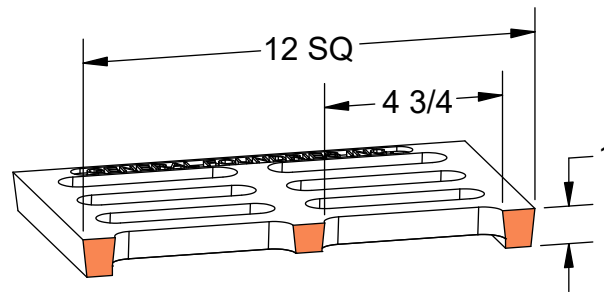

PRODUCT #21232-BP
12" x 12" Frame & Grate

Flow Area
~55 in²

Light Duty

ASTM A48

Gray Iron Class 35B

Bicycle Safe

Reversible

Solid Cover Available