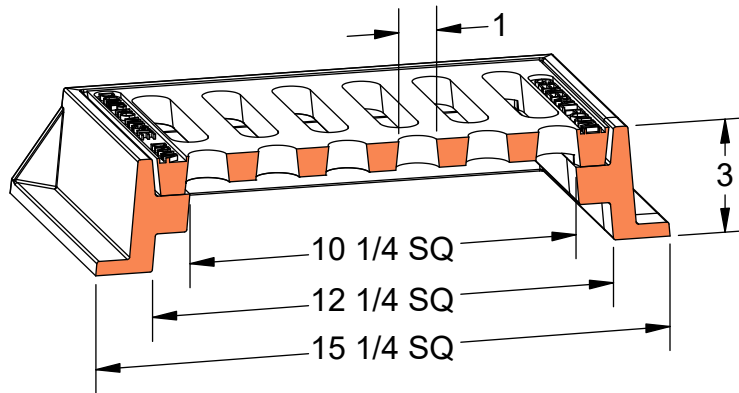

PRODUCT #21232-BP
12" x 12" Frame & Grate

Flow Area
~55 in²

Light Duty

ASTM A48

Gray Iron Class 35B

Bicycle Safe

Reversible

Solid Cover Available