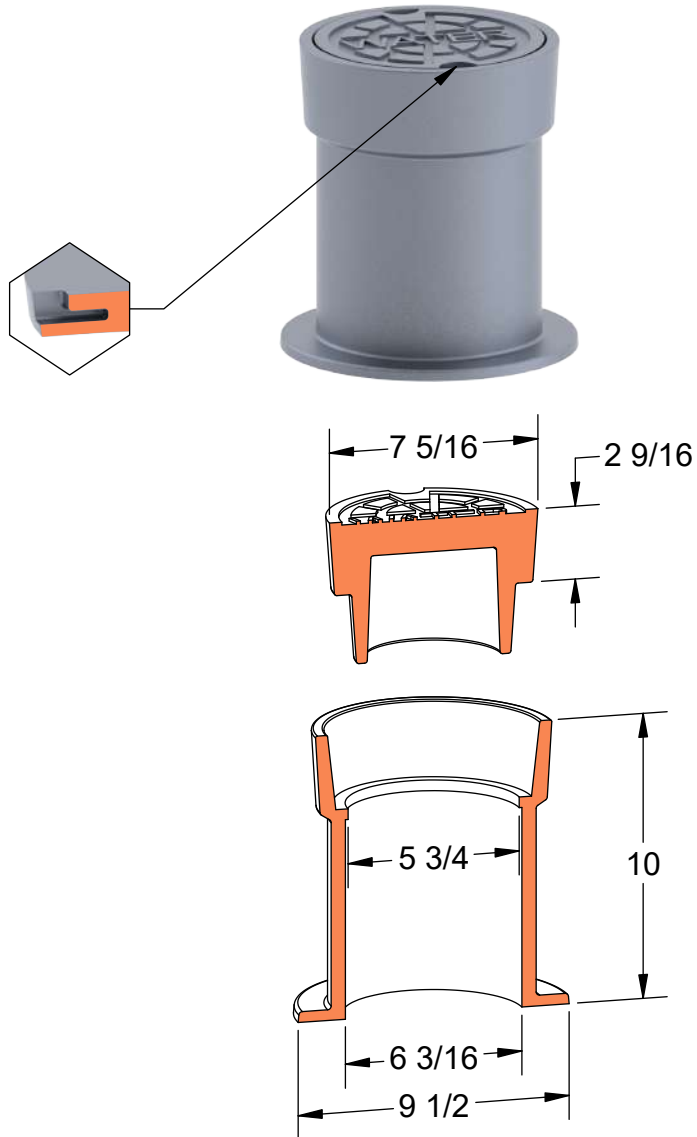

PRODUCT #17101

Frame & Cover for 4" Cleanout

Available Markings

- Fire
- Gas
- Open Left Arrow
- Open Right Arrow
- Plain
- Sewer
- Water

Light
Duty

ASTM
A48

Gray Iron
Class 35B