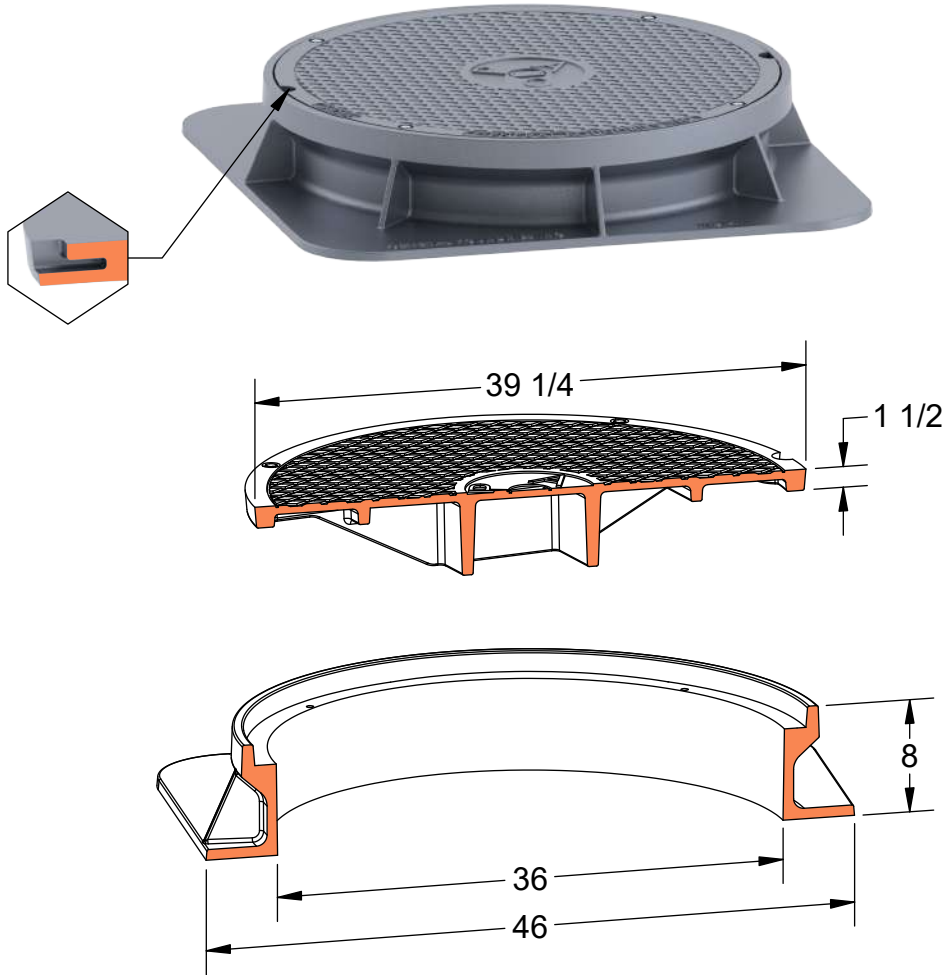

PRODUCT #13986PA

Port Authority 39-1/4" x 8" Bolted Frame & Cover

Available Markings

PAC
PAE

			Frame	Cover			
							
Airport Rated	Heavy Duty	AASHTO M306	ASTM A48	Gray Iron Class 35B	Ductile Iron	Bolted	