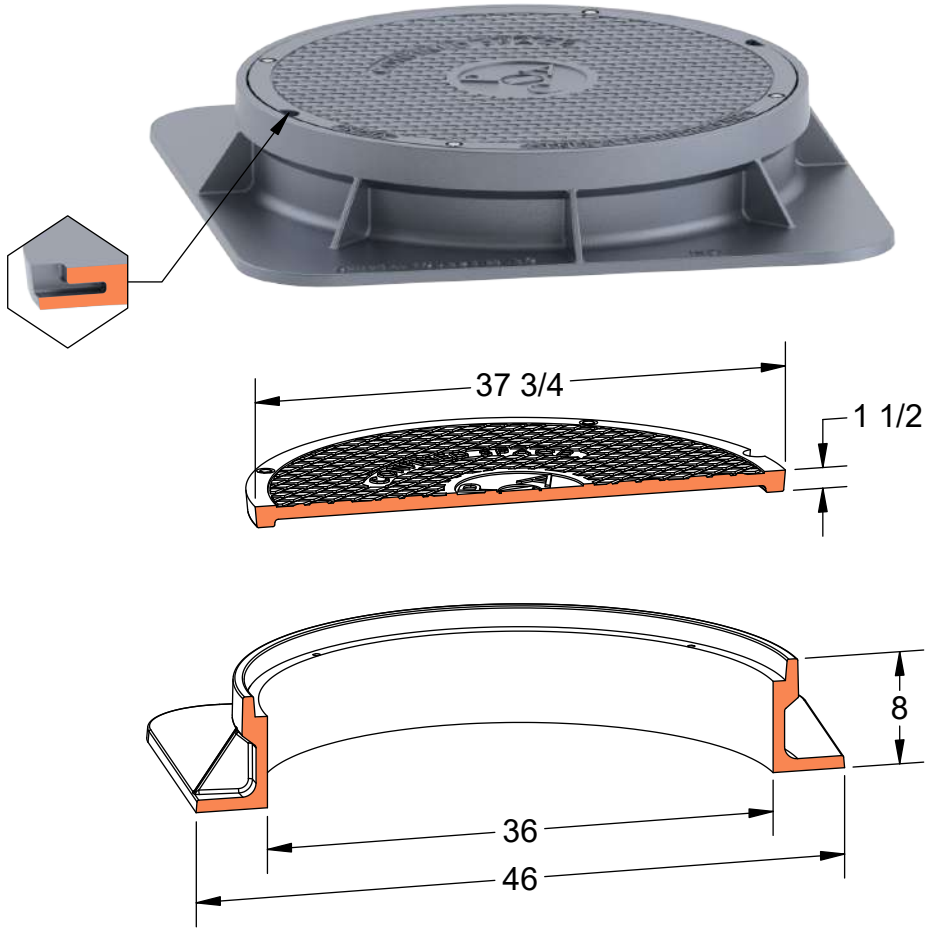

**PRODUCT #13886PA**

Port Authority 37-3/4" x 8" Bolted Frame & Cover

**Available Markings**

PAC  
PAE

Heavy  
Duty

AASHTO  
M306

ASTM  
A48

Gray Iron  
Class 35B

Bolted