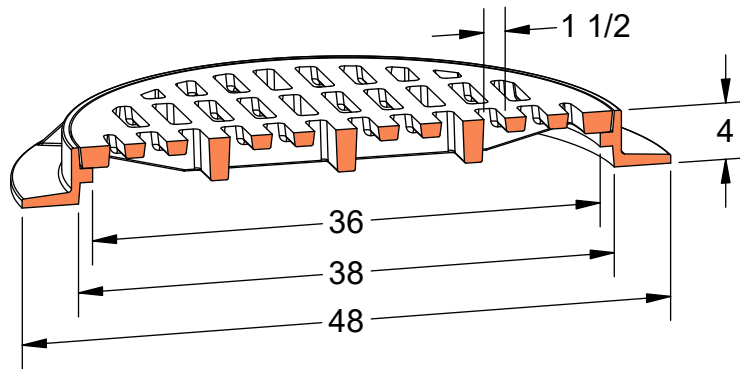

PRODUCT #13642-SLT
37-3/4" x 4" Frame & Grate

Flow Area
~345 in²

Heavy Duty

AASHTO M306

ASTM A48

Gray Iron Class 35B

Reversible

Solid Cover Available