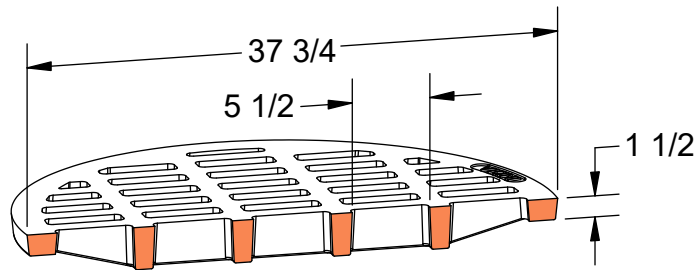

PRODUCT #13642-SLT
37-3/4" x 4" Frame & Grate

Flow Area
~345 in²

Heavy Duty

AASHTO M306

ASTM A48

Gray Iron Class 35B

Reversible

Solid Cover Available