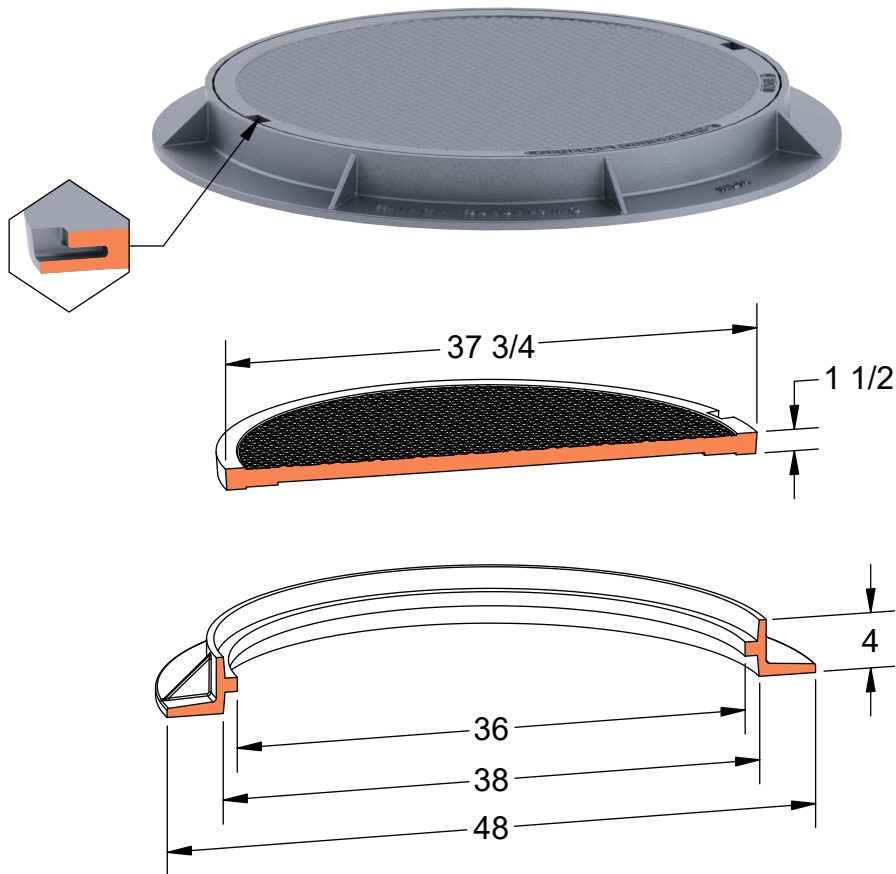

PRODUCT #13641

37-3/4" x 4" Frame & Cover

Available Markings

- Communication
- Drain
- Electric
- Plain
- Sewer
- Steam
- Storm
- Telephone

Heavy Duty

AASHTO M306

ASTM A48

Gray Iron Class 35B

Reversible

Grates Available