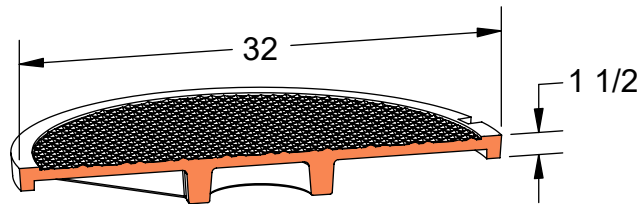

PRODUCT #13271

32" x 6-1/2" Frame & Cover

Available Markings

- Communication
- Electric
- Plain
- Sanitary Sewer
- Sewer
- Storm

Heavy Duty

AASHTO M306

ASTM A48

Gray Iron Class 35B

Grates Available

Risers Available