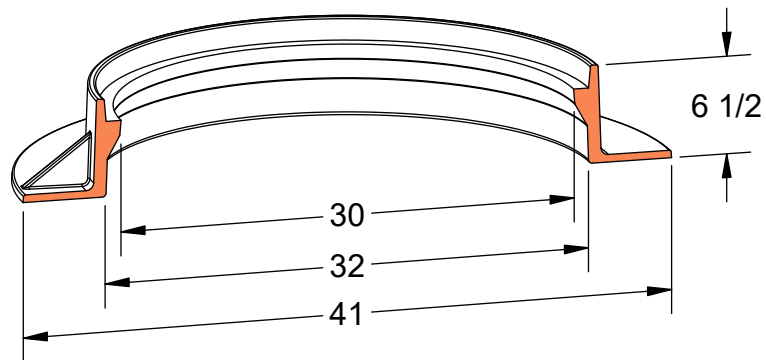

PRODUCT #13271

32" x 6-1/2" Frame & Cover

Available Markings

- Communication
- Electric
- Plain
- Sanitary Sewer
- Sewer
- Storm

Heavy Duty

AASHTO M306

ASTM A48

Gray Iron Class 35B