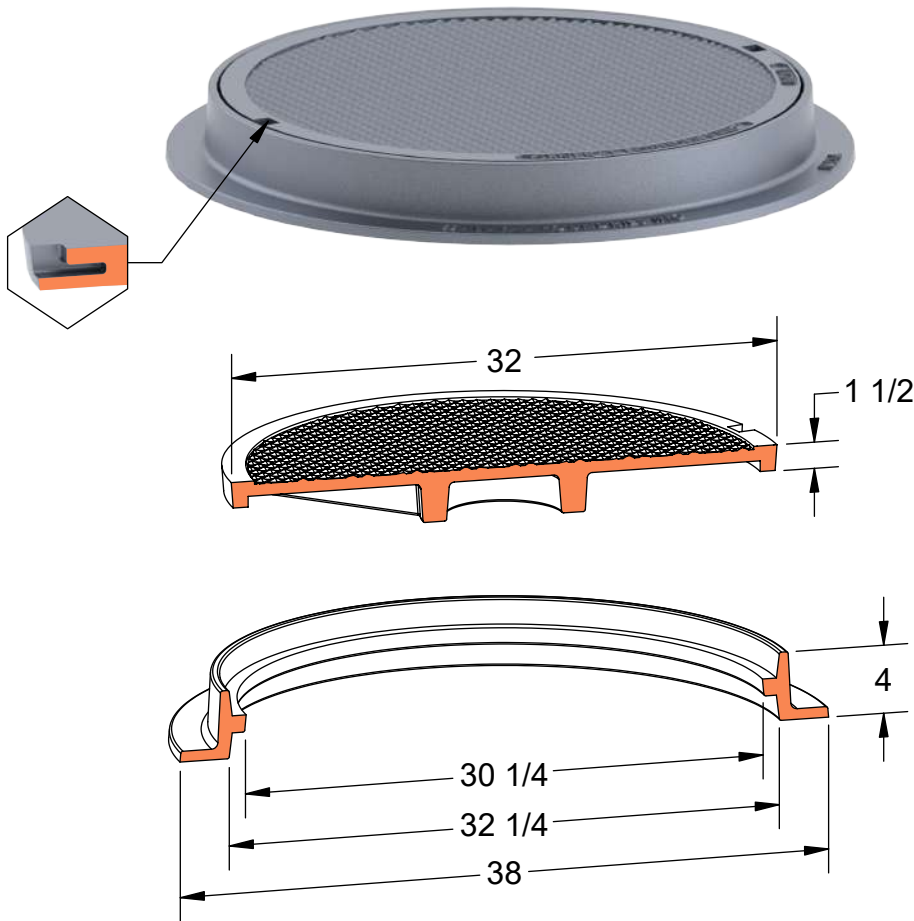

**PRODUCT #13241**

32" x 4" Frame & Cover

**Available Markings**

- Communication
- Electric
- Plain
- Sanitary Sewer
- Sewer
- Storm

Heavy Duty

AASHTO M306

ASTM A48

Gray Iron Class 35B

Reversible

Grates Available

Risers Available