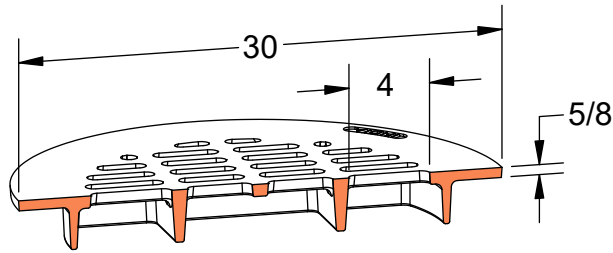

PRODUCT #13002-BP
Drop in Grate for 24" Pipe

Flow Area
~130 in²

Light
Duty

ASTM
A48

Gray Iron
Class 35B

Bicycle
Safe