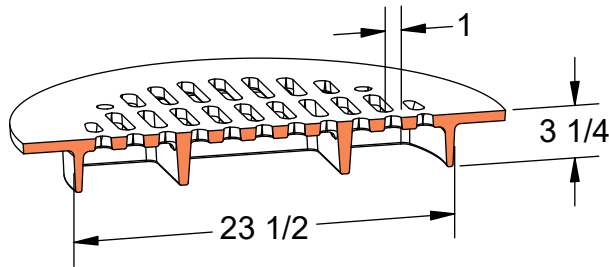

PRODUCT #13002-BP
Drop in Grate for 24" Pipe

Flow Area
~130 in²

Light
Duty

ASTM
A48

Gray Iron
Class 35B

Bicycle
Safe