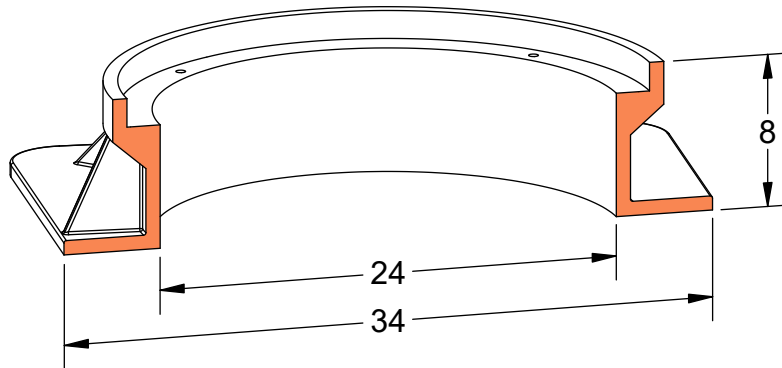

PRODUCT #12786PA

Port Authority 27-1/4" x 8" Bolted Frame & Cover

Available Markings

Plain

Airport
Rated

Heavy
Duty

AASHTO
M306

ASTM
A48

Gray Iron
Class 35B

Ductile
Iron

Bolted

Frame

Cover