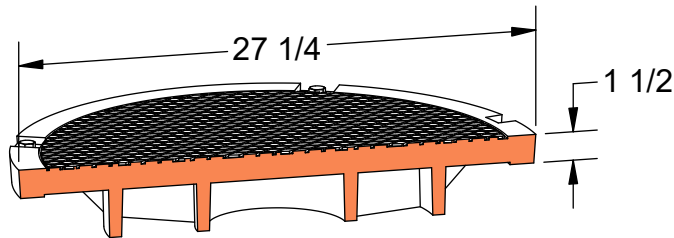

PRODUCT #12786PA

Port Authority 27-1/4" x 8" Bolted Frame & Cover

Available Markings

Plain

Airport
Rated

Heavy
Duty

AASHTO
M306

ASTM
A48

Gray Iron
Class 35B

Ductile
Iron

Bolted

Frame

Cover