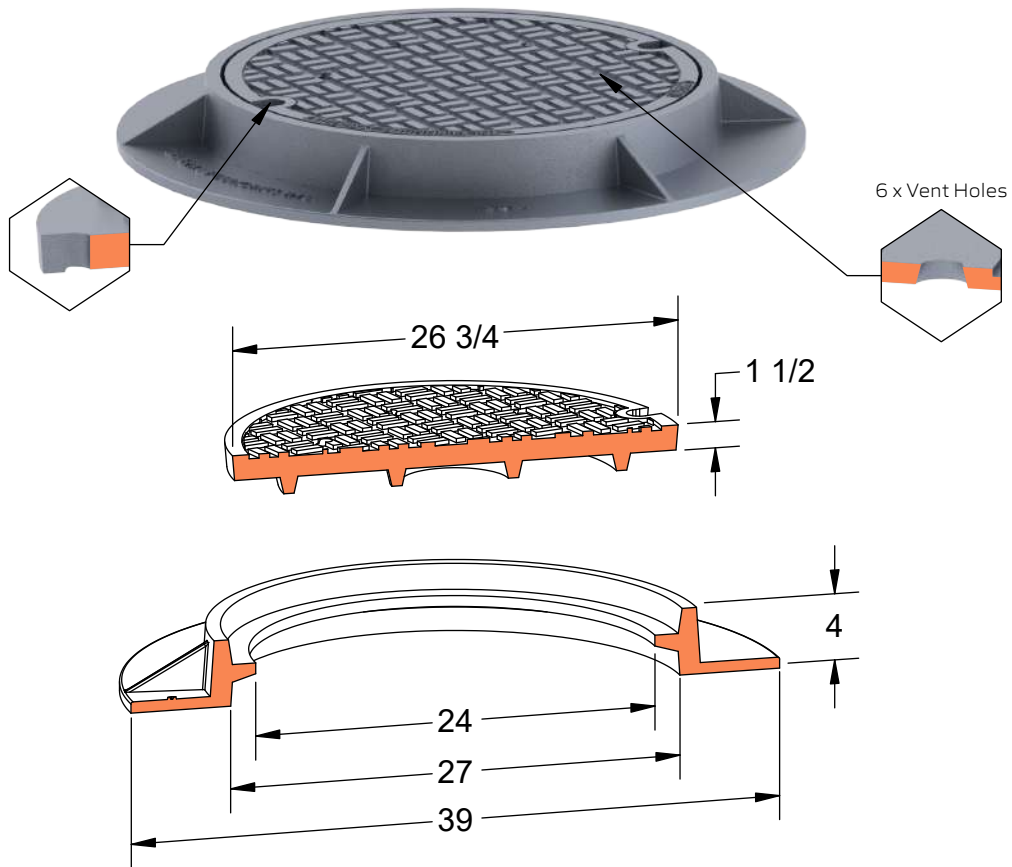

PRODUCT #12741

26-3/4" x 4" Frame & Cover

Available Markings

- COY Drain
- COY Sewer
- COY Water
- NYC Sewer
- Plain
- Sewer

Heavy Duty

AASHTO M306

ASTM A48

Gray Iron Class 35B

Risers Available

Grates Available