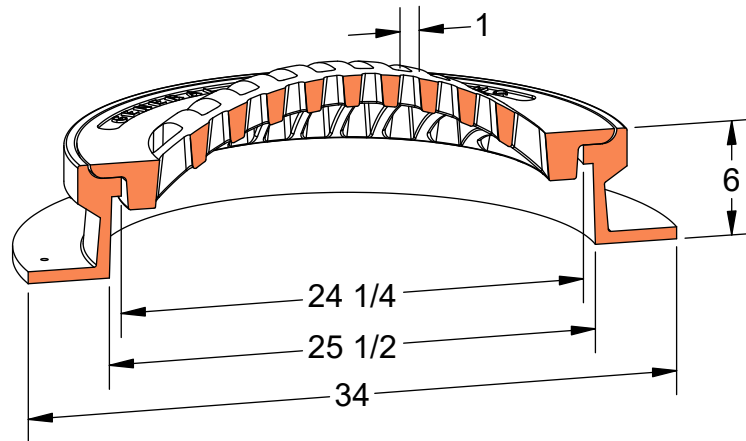

PRODUCT #12702-BHV
27-1/2" x 6" Frame & Beehive Grate

Flow Area
~135 in²

ASTM
A48

Gray Iron
Class 35B