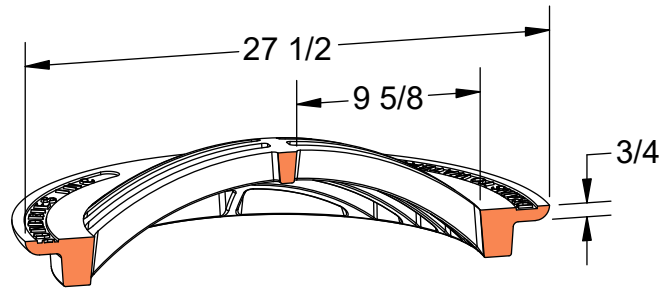

PRODUCT #12702-BHV
27-1/2" x 6" Frame & Beehive Grate

Flow Area
~135 in²

ASTM
A48

Gray Iron
Class 35B