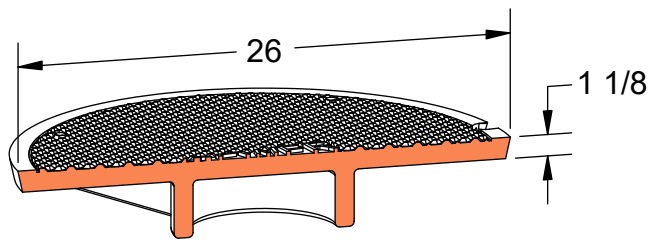

**PRODUCT #12669**

Bangor Frame & Cover

**Available Markings**

- Drain
- Sewer
- Storm

Heavy Duty

AASHTO M306

ASTM A48

Gray Iron Class 35B

Grates Available

Risers Available