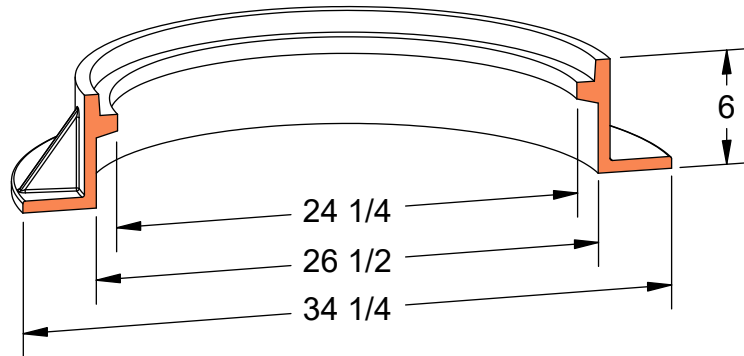

**PRODUCT #12669**

Bangor Frame & Cover

**Available Markings**

- Drain
- Sewer
- Storm

Heavy Duty

AASHTO M306

ASTM A48

Gray Iron Class 35B