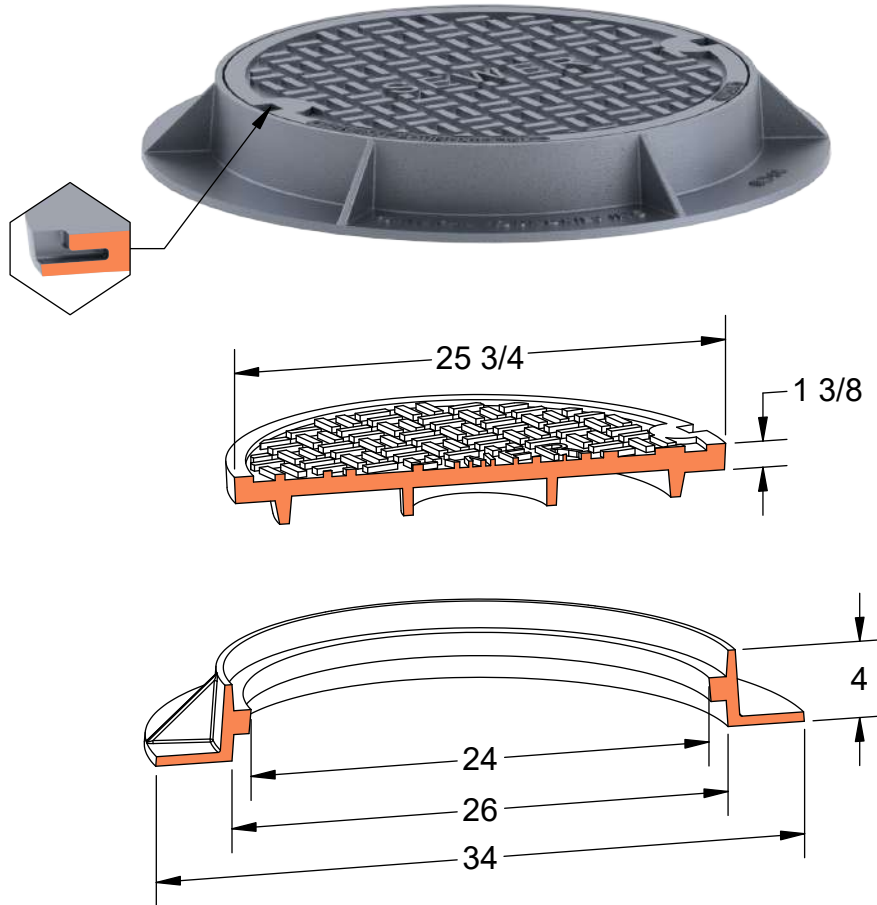

**PRODUCT #12641**

25-3/4" x 4" Frame & Cover

**Available Markings**

- Plain
- Sanitary Sewer
- Sewer
- Storm

Heavy Duty

AASHTO M306

ASTM A48

Gray Iron Class 35B

Grates Available

Risings Available

Reversible