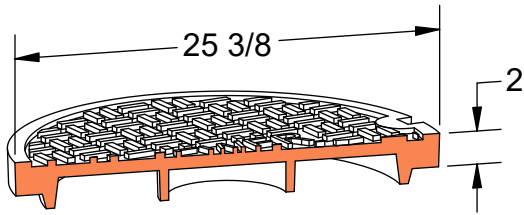

PRODUCT #12583

25-3/8" x 8" Frame & Cover

Available Markings

- Plain
- Sanitary Sewer
- Sanitary
- Storm Sewer
- Sewer
- Storm

Heavy Duty

AASHTO M306

ASTM A48

Gray Iron Class 35B

Grates Available

Risers Available