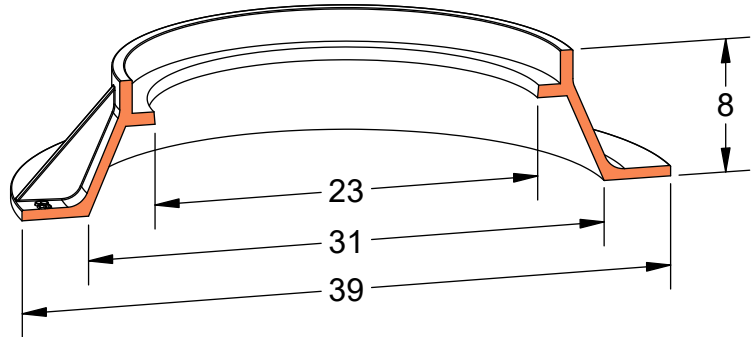

PRODUCT #12583

25-3/8" x 8" Frame & Cover

Available Markings

- Plain
- Sanitary Sewer
- Sanitary
- Storm Sewer
- Sewer
- Storm

Heavy Duty

AASHTO M306

ASTM A48

Gray Iron Class 35B