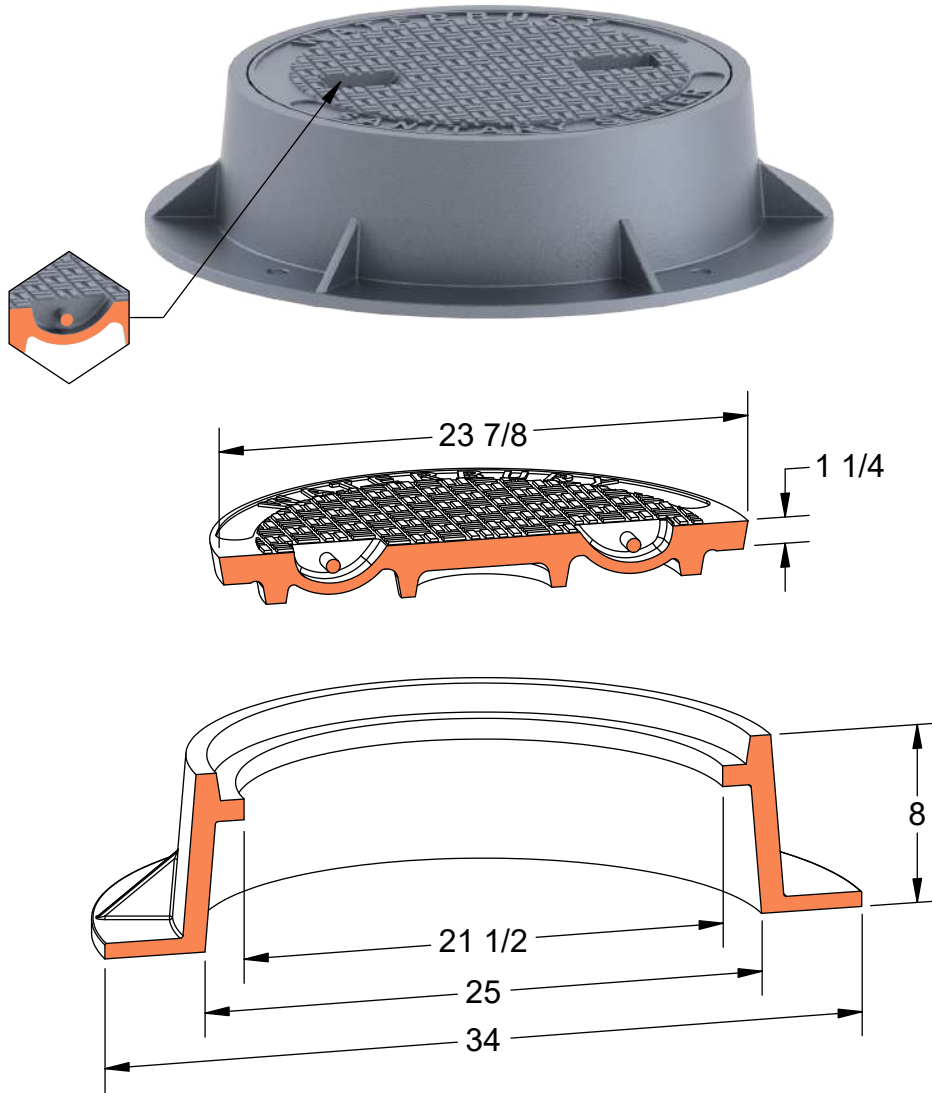

PRODUCT #12487

8" Waterbury Frame & Cover

Available Markings
Waterbury Sanitary Sewer

Heavy Duty

AASHTO M306

ASTM A48

Gray Iron Class 35B

Risers Available