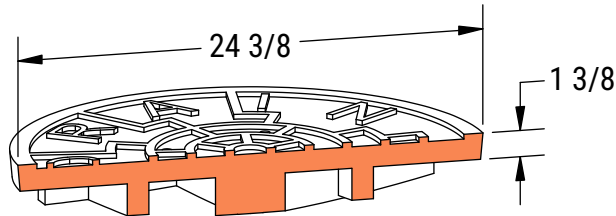

PRODUCT #12485
Newton Frame & Cover

Available Markings

- Drain
- Electric
- Plain
- Sewer
- Water

Heavy
Duty

AASHTO
M306

ASTM
A48

Gray Iron
Class 35B

Risers
Available