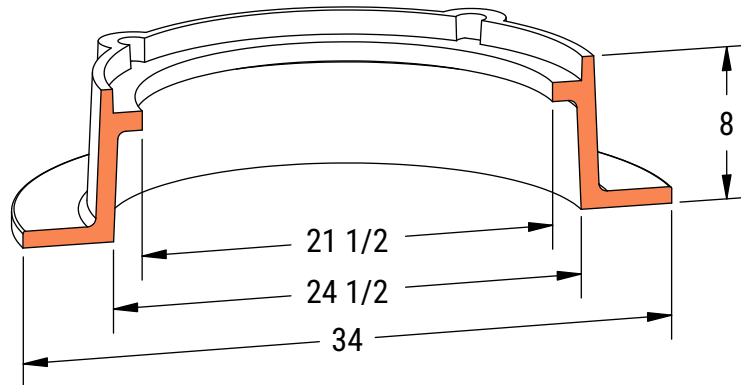

PRODUCT #12485
Newton Frame & Cover

Available Markings

- Drain
- Electric
- Plain
- Sewer
- Water

Heavy
Duty

AASHTO
M306

ASTM
A48

Gray Iron
Class 35B

Risers
Available