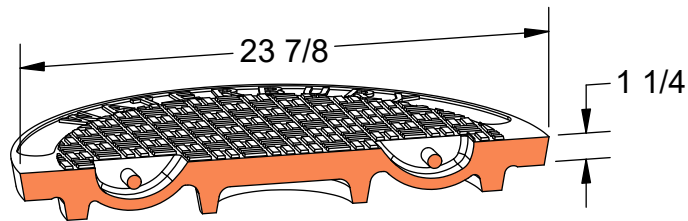

PRODUCT #12467

6" Waterbury Frame & Cover

Available Markings
Waterbury Sanitary Sewer

Heavy Duty

AASHTO M306

ASTM A48

Gray Iron Class 35B

Risers Available