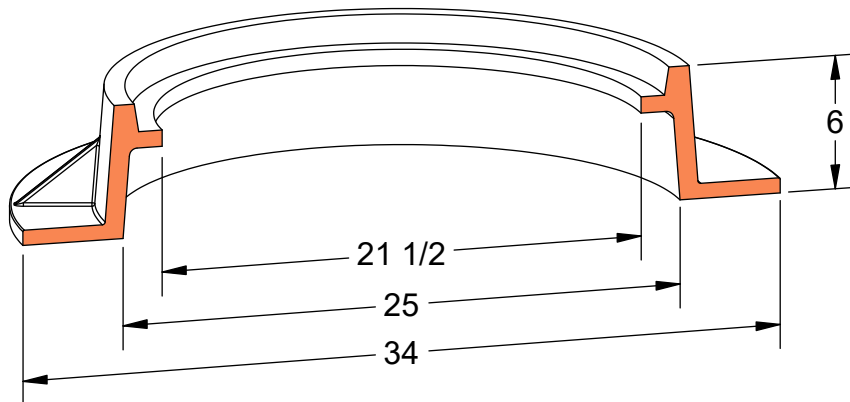

PRODUCT #12467

6" Waterbury Frame & Cover

Available Markings
Waterbury Sanitary Sewer

Heavy Duty

AASHTO M306

ASTM A48

Gray Iron Class 35B

Risers Available