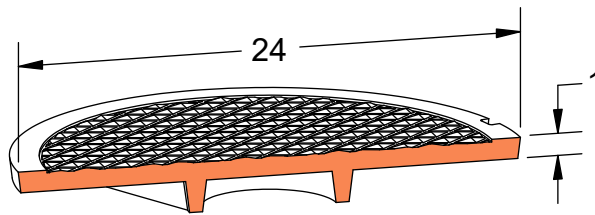

**PRODUCT #12451**  
Portland Frame & Cover

**Available Markings**

Drain  
Sewer

Heavy  
Duty

AASHTO  
M306

ASTM  
A48

Gray Iron  
Class 35B

Grates  
Available