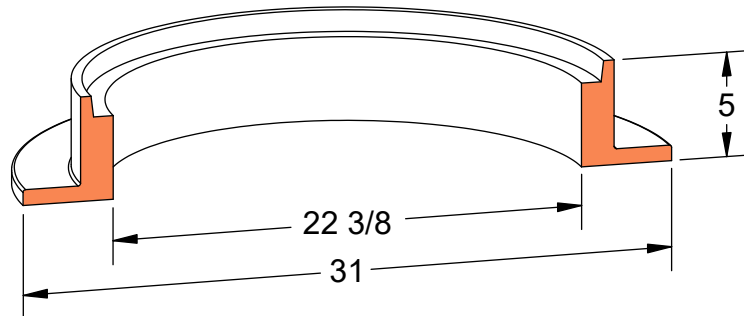

**PRODUCT #12451**  
Portland Frame & Cover

**Available Markings**

Drain  
Sewer

Heavy  
Duty

AASHTO  
M306

ASTM  
A48

Gray Iron  
Class 35B

Grates  
Available