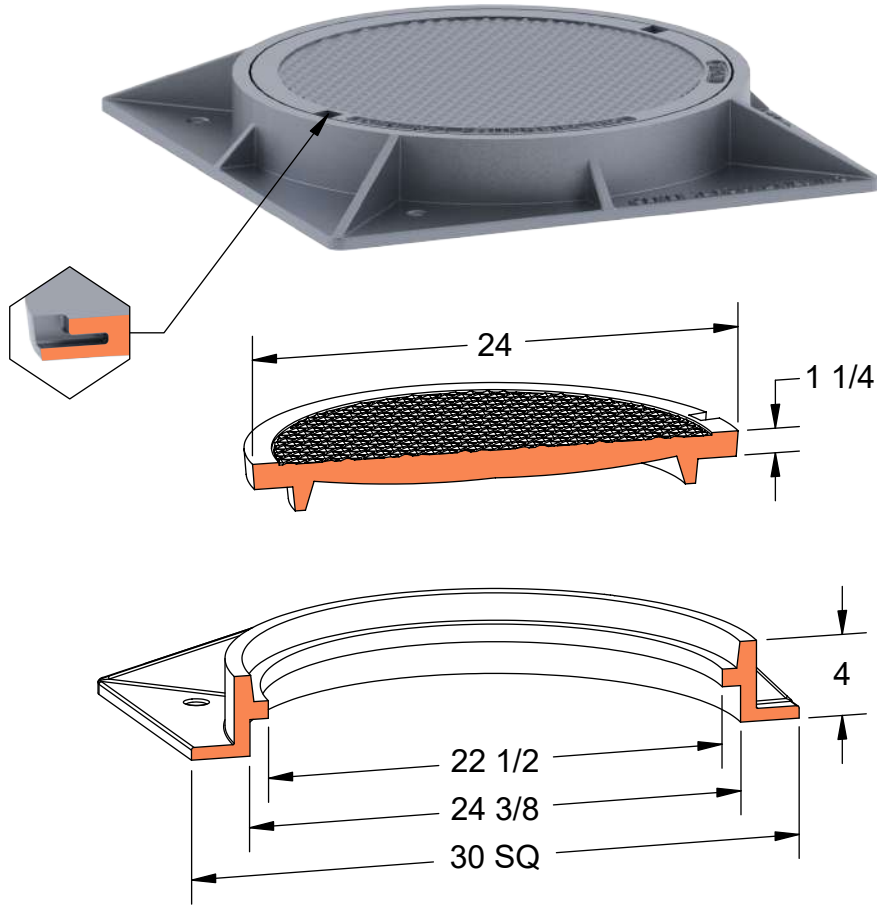

PRODUCT #12443

24" x 4" Square Flange Frame & Cover

Available Markings

- Communication
- Drain
- Electric
- Gas
- Plain
- Sewer
- Storm
- Telephone
- Water

Heavy Duty

AASHTO M306

ASTM A48

Gray Iron Class 35B

Grates Available

Risers Available