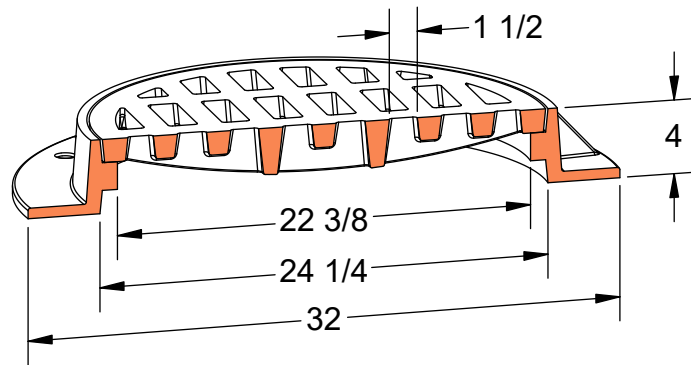

**PRODUCT #12442-SLT**  
24" x 4" Frame & Grate

**Flow Area**  
~150 in<sup>2</sup>

**12442-SQH**

**Flow Area**  
~140 in<sup>2</sup>

**12442-ADA**

**Flow Area**  
~95 in<sup>2</sup>

Heavy Duty

AASHTO M306

ASTM A48

Gray Iron Class 35B

Reversible

Solid Cover Available

Risers Available

ADA Compliant