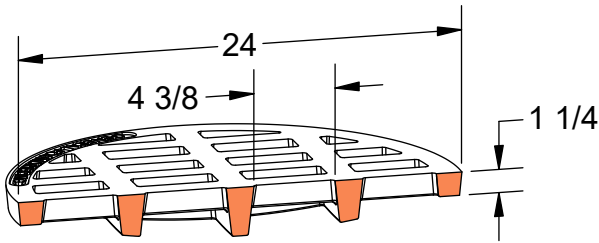

**PRODUCT #12442-SLT**  
24" x 4" Frame & Grate

**Flow Area**  
~150 in<sup>2</sup>

**12442-SQH**

**Flow Area**  
~140 in<sup>2</sup>

**12442-ADA**

**Flow Area**  
~95 in<sup>2</sup>

Heavy Duty

AASHTO M306

ASTM A48

Gray Iron Class 35B

Reversible

Solid Cover Available

Risers Available

ADA Compliant