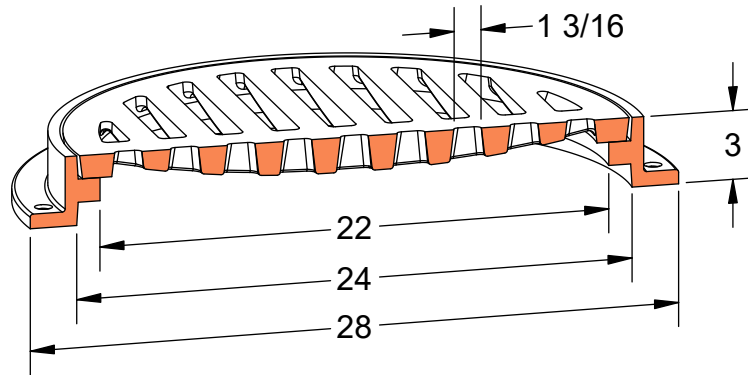

PRODUCT #12432-SLT
24" x 3" Frame & Grate

Flow Area
~150 in²

Light
Duty

ASTM
A48

Gray Iron
Class 35B

Reversible

Solid Cover
Available