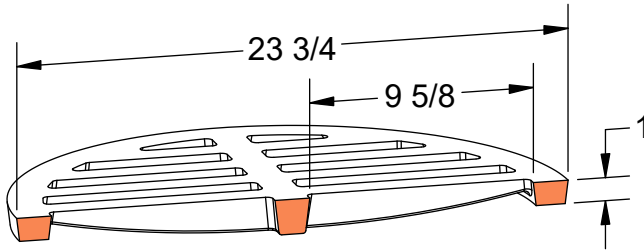

PRODUCT #12432-SLT
24" x 3" Frame & Grate

Flow Area
~150 in²

Light
Duty

ASTM
A48

Gray Iron
Class 35B

Reversible

Solid Cover
Available