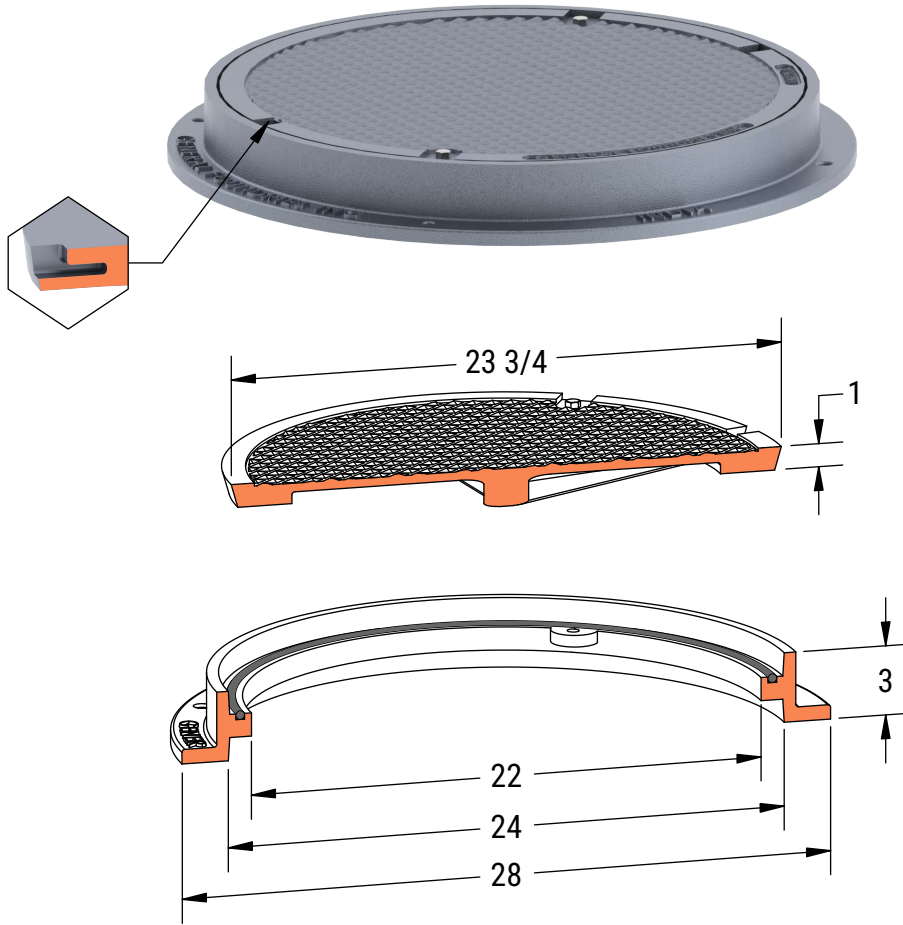

**PRODUCT #12431-WT**  
**24" x 3" Watertight Frame & Cover**

**Available Markings**

- Drain
- Plain
- Septic
- Sewer

Light  
Duty

ASTM  
A48

Gray Iron  
Class 35B

Bolted

Gasket

Watertight