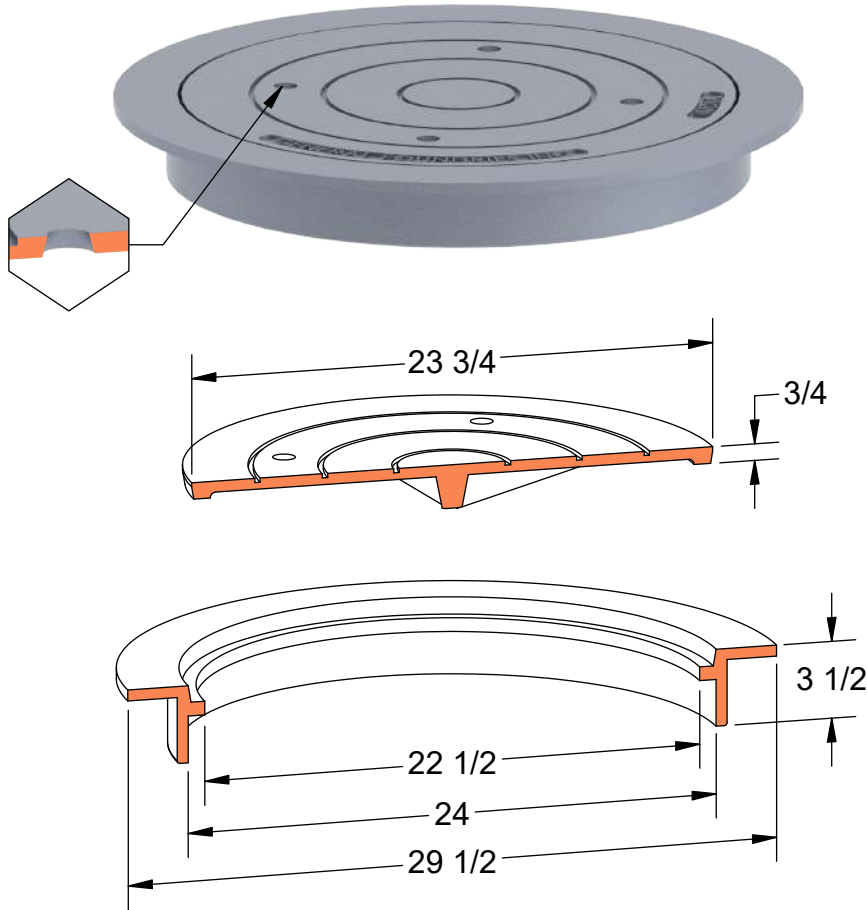

PRODUCT #12343

Sidewalk Frame & Cover

Available Markings

Plain

Options

No Vent Holes

4 Vent Holes

Light
Duty

ASTM
A48

Gray Iron
Class 35B