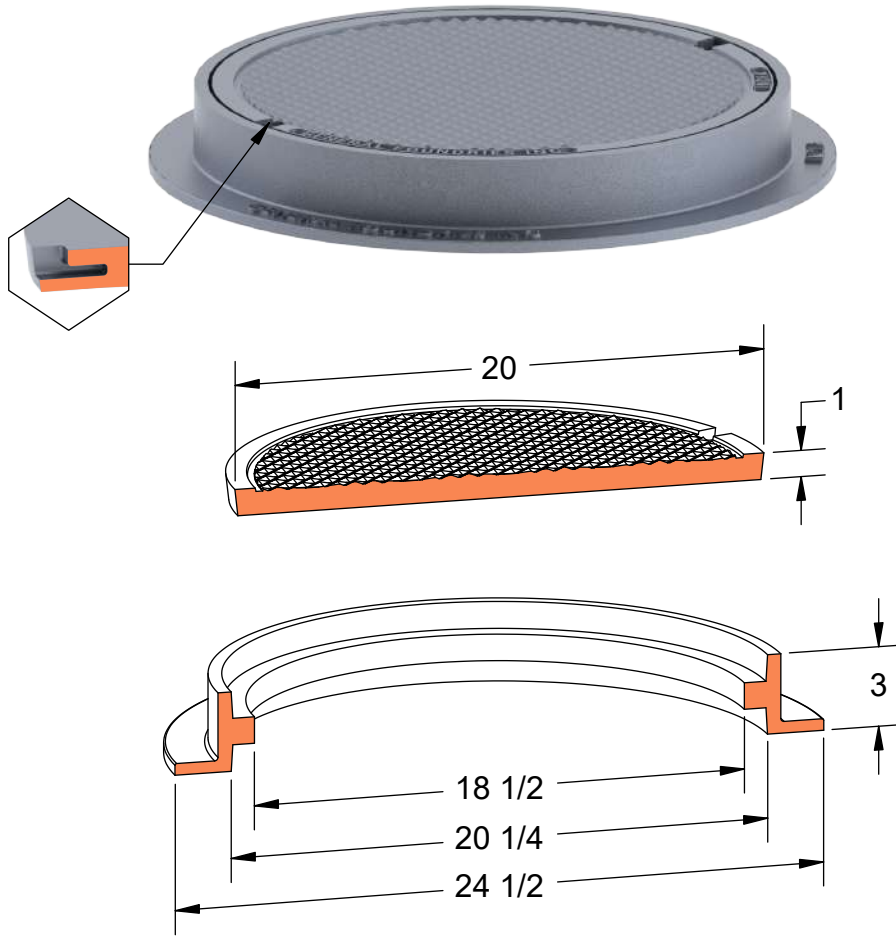

PRODUCT #12031
20" x 3" Frame & Cover

Available Markings

- Electric
- Plain
- Signal

Light
Duty

ASTM
A48

Gray Iron
Class 35B

Reversible

Grates
Available