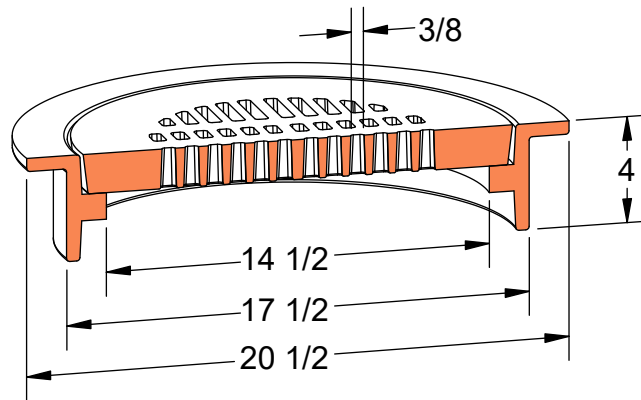

PRODUCT #11842-ADA
Drop in Frame & Grate for 18" Pipe

Flow Area
~35 in²

Heavy Duty

AASHTO M306

ASTM A48

Gray Iron Class 35B

ADA Compliant

Reversible