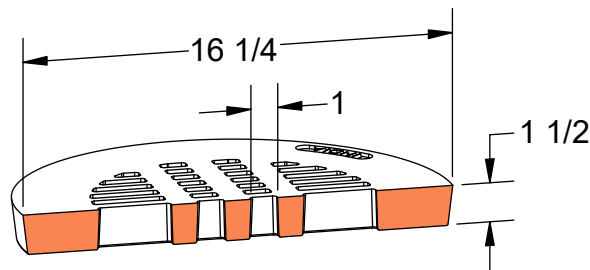

PRODUCT #11842-ADA
Drop in Frame & Grate for 18" Pipe

Flow Area
~35 in²

Heavy Duty

AASHTO M306

ASTM A48

Gray Iron Class 35B

ADA Compliant

Reversible