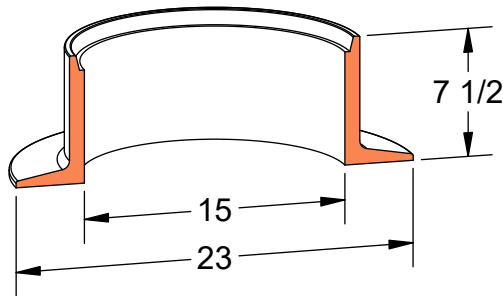

PRODUCT #11671

Wilmington Frame & Cover

Available Markings

Plain
S

Heavy
Duty

ASTM
A48

Gray Iron
Class 35B