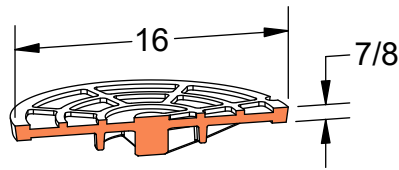

PRODUCT #11671

Wilmington Frame & Cover

Available Markings

Plain
S

Heavy
Duty

ASTM
A48

Gray Iron
Class 35B