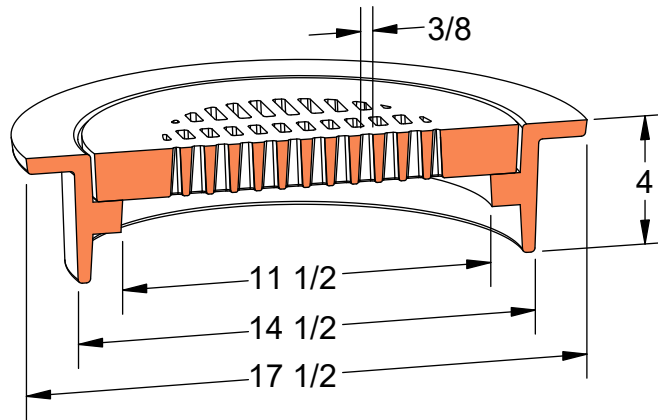

PRODUCT #11542-ADA

Drop in Frame & Grate for 15" Pipe

Flow Area
~20 in²

Heavy Duty

AASHTO M306

ASTM A48

Gray Iron Class 35B

ADA Compliant

Reversible