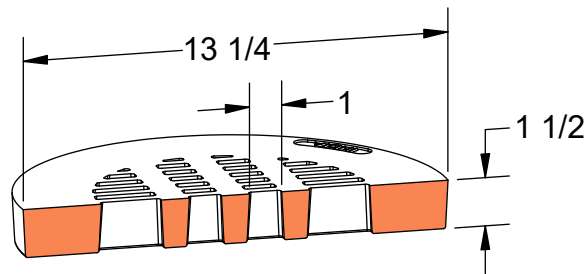

PRODUCT #11542-ADA

Drop in Frame & Grate for 15" Pipe

Flow Area
~20 in²

Heavy Duty

AASHTO M306

ASTM A48

Gray Iron Class 35B

ADA Compliant