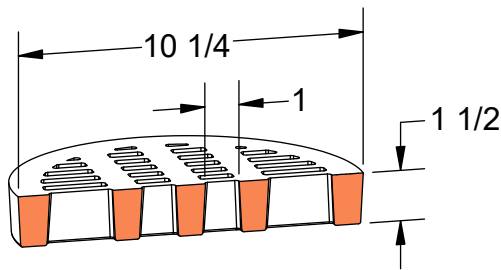

PRODUCT #11242-ADA
Drop in Frame & Grate for 12" Pipe

Flow Area
~20 in²

Heavy Duty

AASHTO M306

ASTM A48

Gray Iron Class 35B

ADA Compliant

Reversible