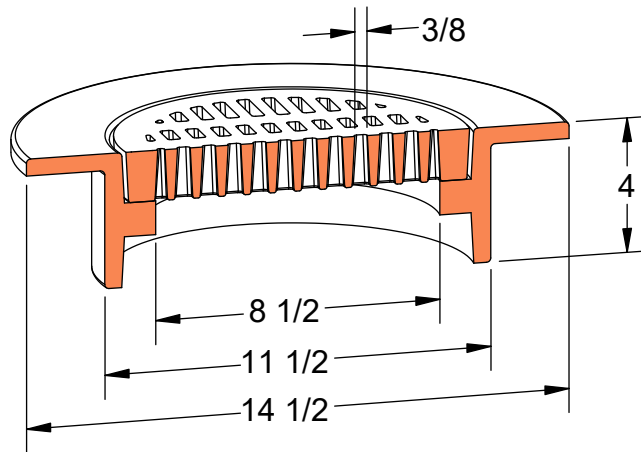

PRODUCT #11242-ADA
Drop in Frame & Grate for 12" Pipe

Flow Area
~20 in²

Heavy Duty

AASHTO M306

ASTM A48

Gray Iron Class 35B

ADA Compliant

Reversible