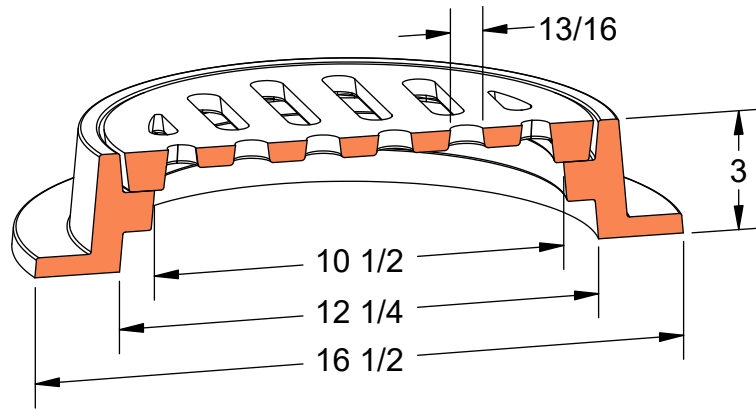

PRODUCT #11232-BP  
12" x 3" Frame & Grate

Flow Area  
~35 in<sup>2</sup>

Light Duty

ASTM A48

Gray Iron Class 35B

Bicycle Safe

Reversible

Solid Cover Available