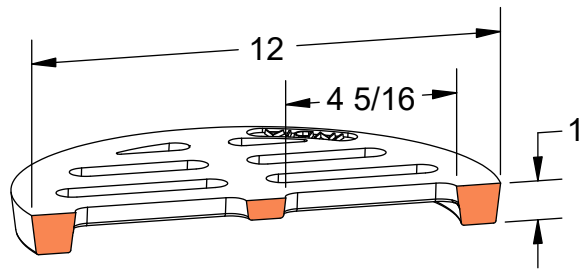

PRODUCT #11232-BP  
12" x 3" Frame & Grate

Flow Area  
~35 in<sup>2</sup>

Light Duty

ASTM A48

Gray Iron Class 35B

Bicycle Safe

Reversible

Solid Cover Available