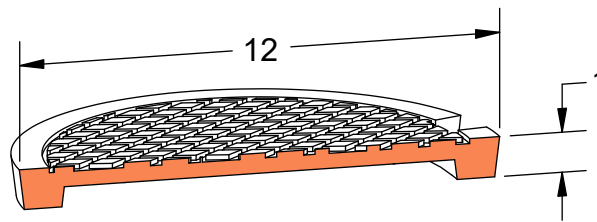

**PRODUCT #11231**

12" x 3" Frame & Cover

**Available Markings**

Plain  
Sewer

Light  
Duty

ASTM  
A48

Gray Iron  
Class 35B

Reversible

Grates  
Available