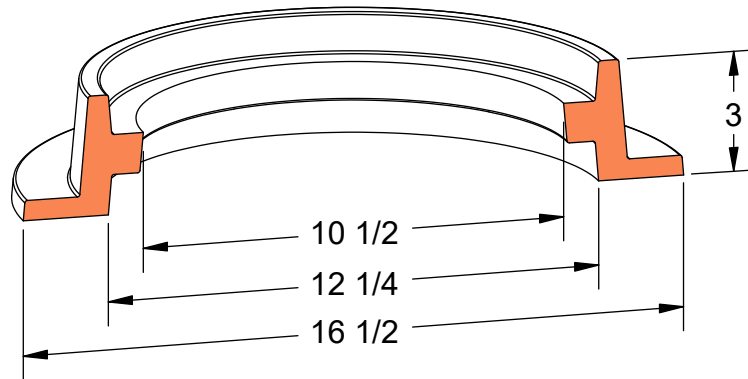

**PRODUCT #11231**

12" x 3" Frame & Cover

**Available Markings**

Plain  
Sewer

Light  
Duty

ASTM  
A48

Gray Iron  
Class 35B

Reversible