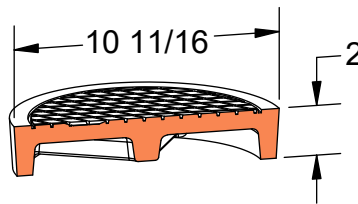

PRODUCT #11081

Frame & Cover for 8" Cleanout

Available Markings

- Cleanout
- Plain
- S
- Sewer
- Storm

Heavy
Duty

AASHTO
M306

ASTM
A48

Gray Iron
Class 35B