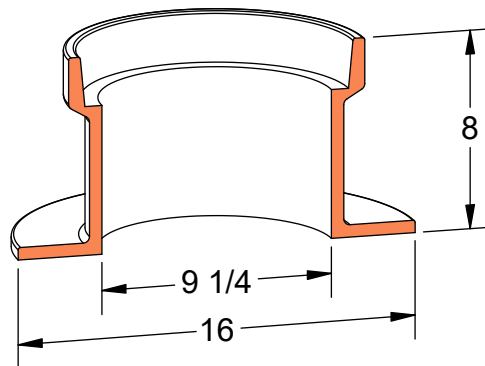

PRODUCT #11081

Frame & Cover for 8" Cleanout

Available Markings

- Cleanout
- Plain
- S
- Sewer
- Storm

Heavy
Duty

AASHTO
M306

ASTM
A48

Gray Iron
Class 35B