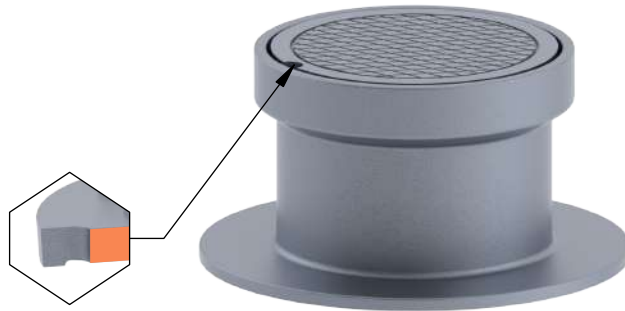

PRODUCT #11081

Frame & Cover for 8" Cleanout

Available Markings

- Cleanout
- Plain
- S
- Sewer
- Storm

Heavy
Duty

AASHTO
M306

ASTM
A48

Gray Iron
Class 35B