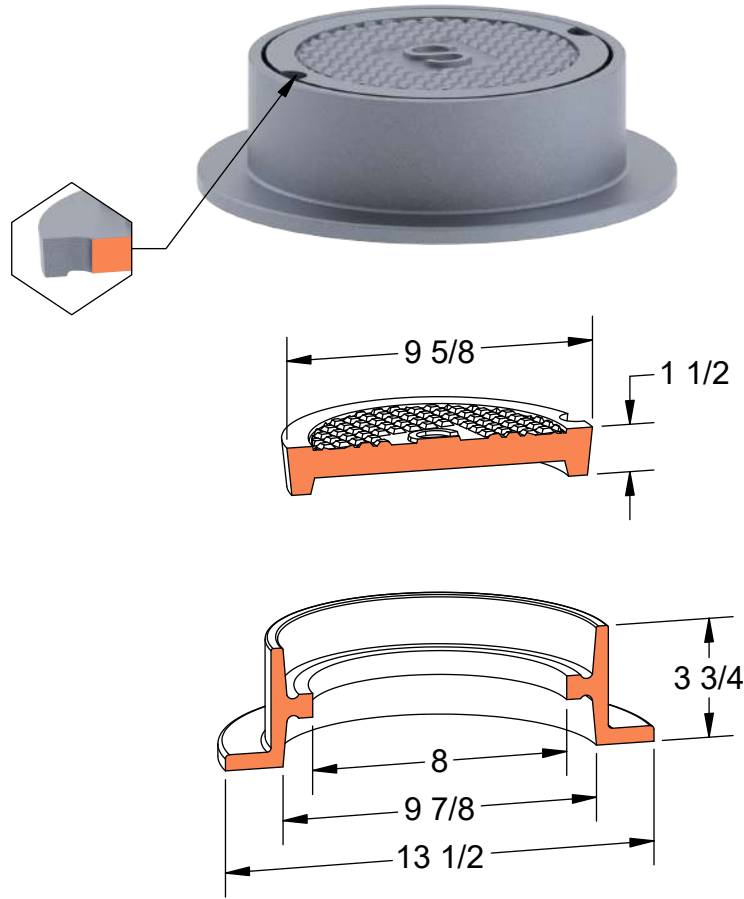

**PRODUCT #11041**

Frame & Cover for 6" Cleanout

**Available Markings**

- D
- Plain
- S

Heavy Duty

AASHTO M306

ASTM A48

Gray Iron Class 35B

Reversible