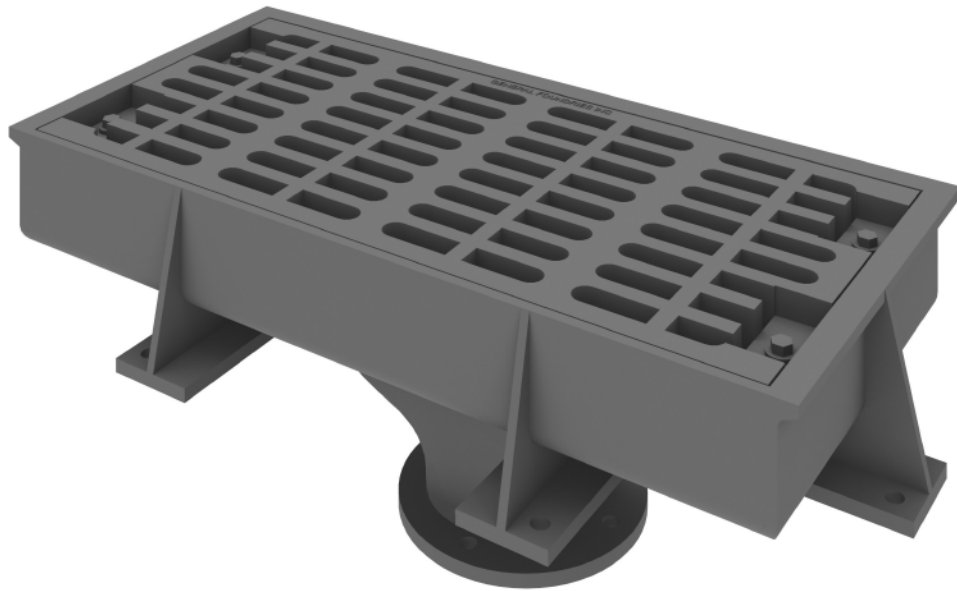

Plan

Front Elevation

Side Elevation

**NOTES:**

- Dimensions are approximate & in inches
- Available in Gray Iron, Ductile Iron, or Steel (please specify)
- Various sizes available (please specify)

Plan

Front Elevation

Side Elevation

**NOTES:**

- Dimensions are approximate & in inches
- Available in Gray Iron, Ductile Iron, or Steel (please specify)
- Various sizes available (please specify)

Plan

Front Elevation

Side Elevation

**NOTES:**

- Dimensions are approximate & in inches
- Available in Gray Iron, Ductile Iron, or Steel (please specify)
- Various sizes available (please specify)