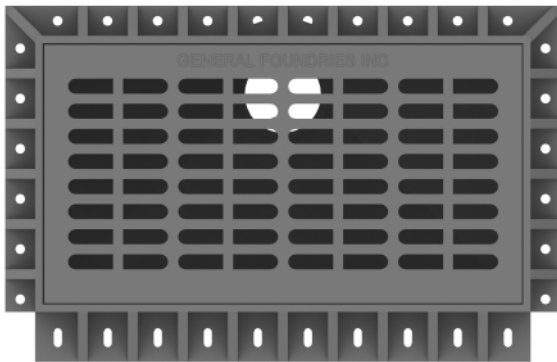

Plan

Front Elevation

Side Elevation

**NOTES:**

- Dimensions are approximate & in inches
- Available in Gray Iron, Ductile Iron, or Steel (please specify)
- Various sizes available (please specify)

Plan

Front Elevation

Side Elevation

**NOTES:**

- Dimensions are approximate & in inches
- Available in Gray Iron, Ductile Iron, or Steel (please specify)
- Various sizes available (please specify)

Plan

Front Elevation

Side Elevation

**NOTES:**

- Dimensions are approximate & in inches
- Available in Gray Iron, Ductile Iron, or Steel (please specify)
- Various sizes available (please specify)